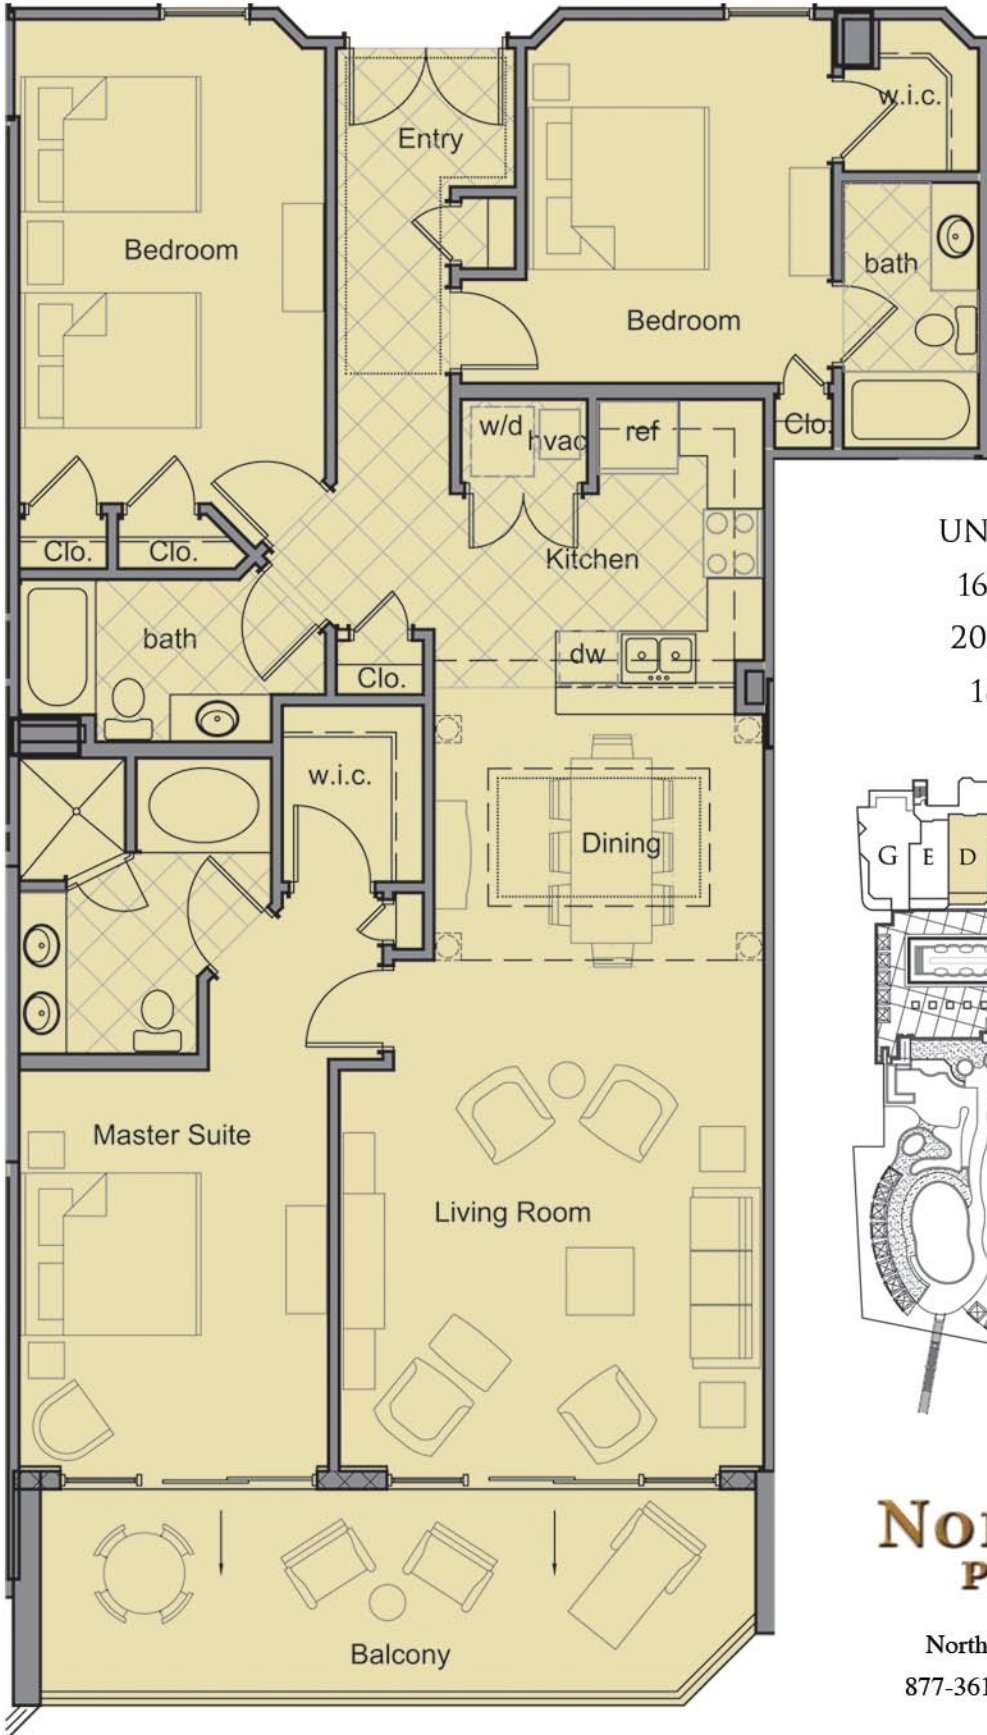

# THE MAGNOLIA

UNIT D / 3 BEDROOM  
1654 HEATED SQ. FT.  
208 SQ. FT. BALCONY  
1862 TOTAL SQ. FT.