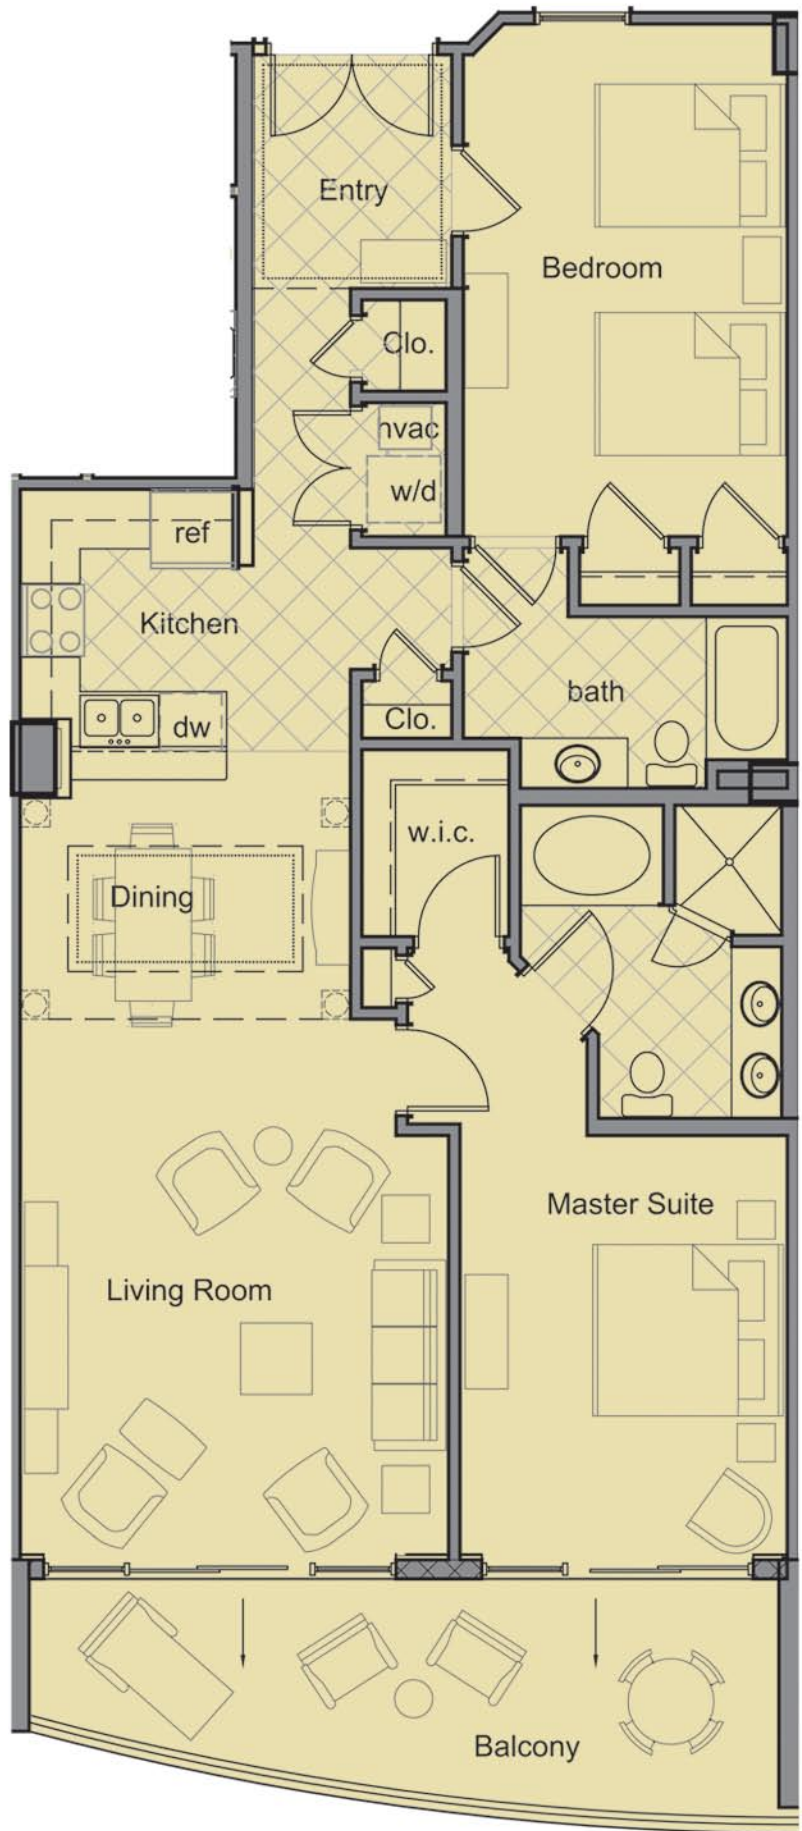

THE HAMPTON

UNIT E / 2 BEDROOM
1352 HEATED SQ. FT.
200 SQ. FT. BALCONY
1552 TOTAL SQ. FT.

NORTH BEACH PLANTATION

North Myrtle Beach, South Carolina
877-361-3195 / NorthBeachTowers.com