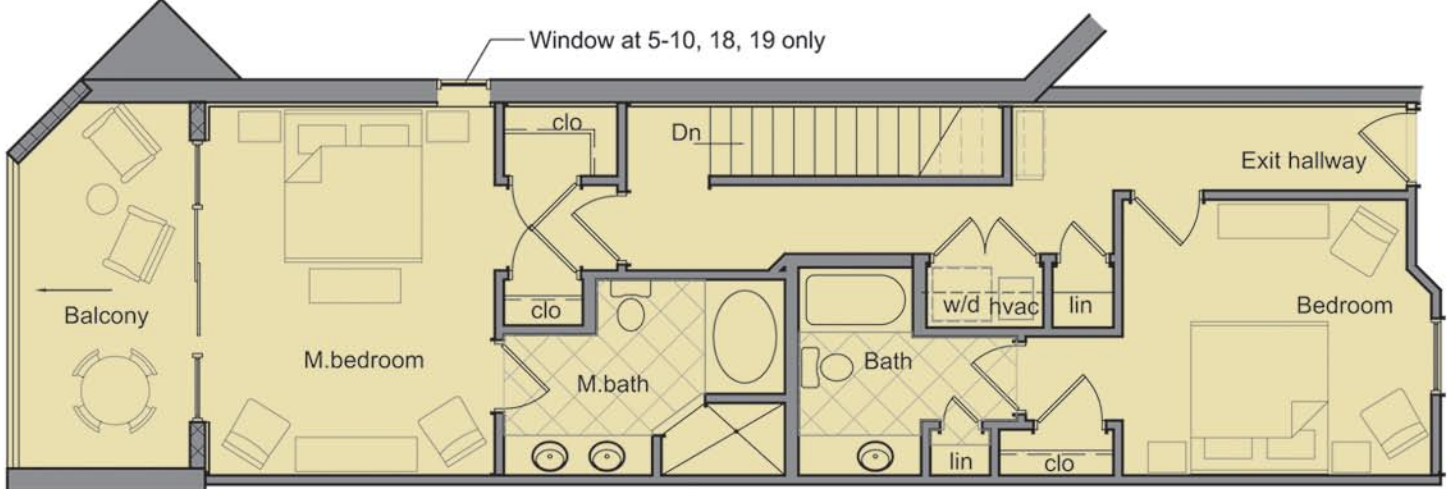

# THE BEAUFORT

UNIT H / 3 BEDROOM  
1826 HEATED SQ. FT.  
254 SQ. FT. BALCONY  
2080 TOTAL SQ. FT.