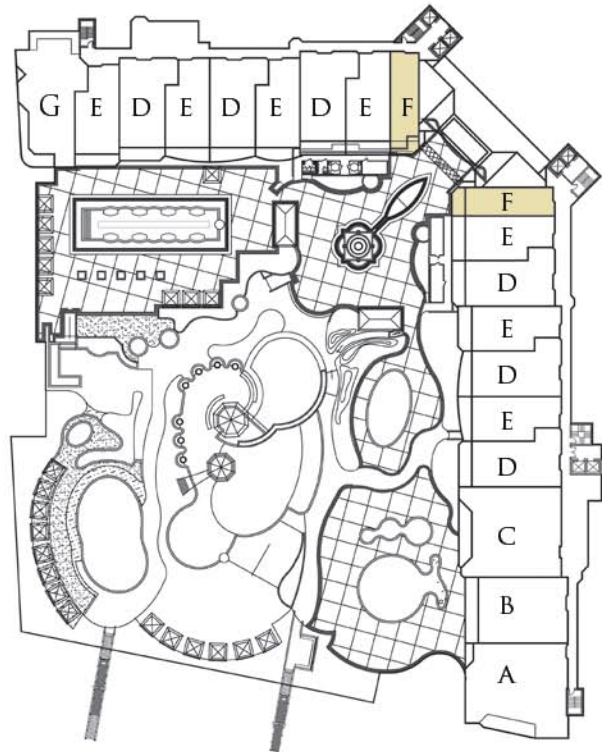

THE SOUTHPORT

UNIT F / 1 BEDROOM
 953 HEATED SQ. FT.
 127 SQ. FT. BALCONY
 1080 TOTAL SQ. FT.

NORTH BEACH PLANTATION