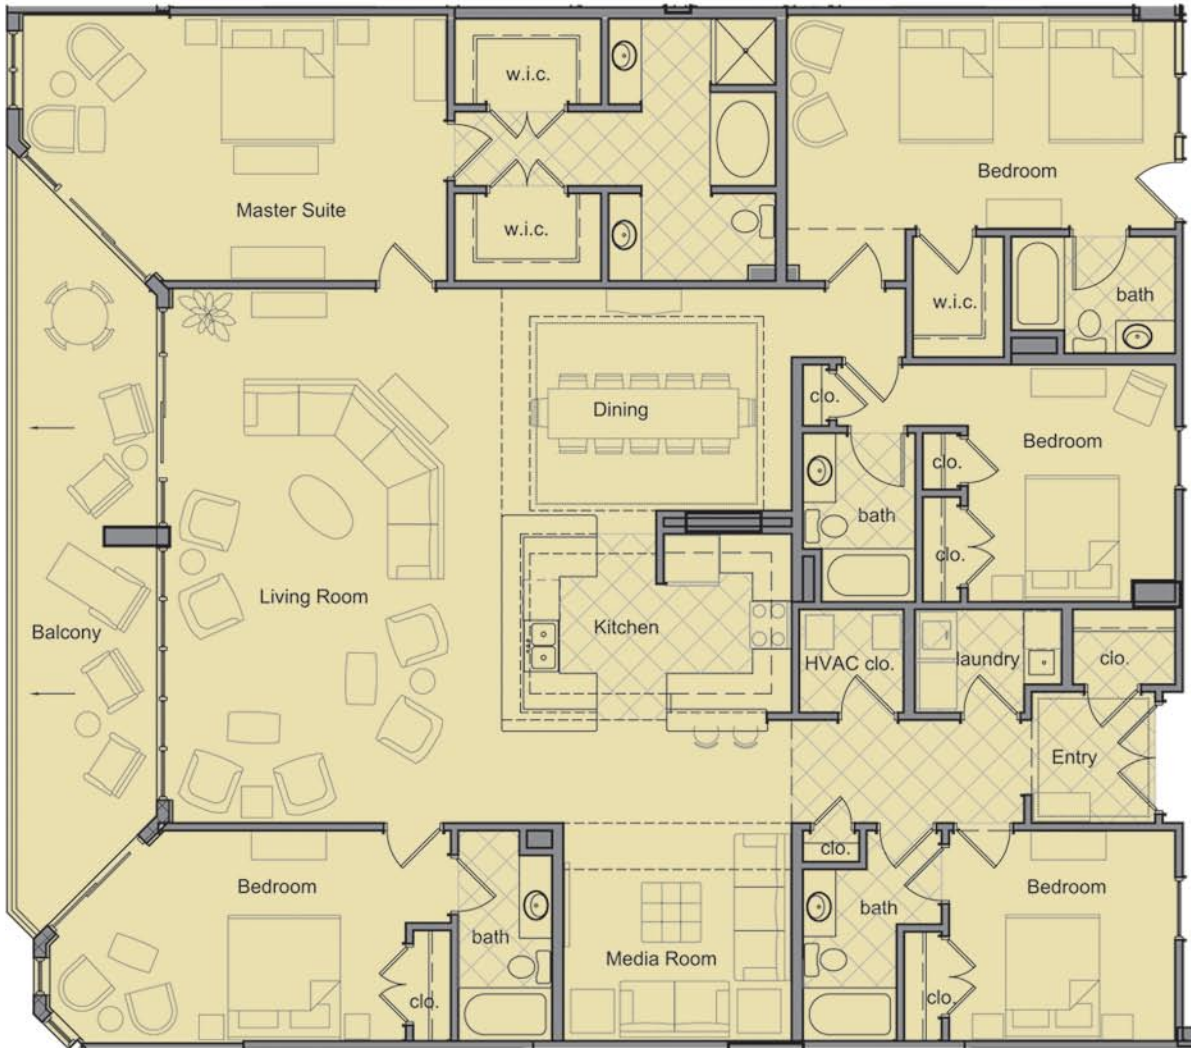

# THE GEORGETOWN

UNIT C / 5 BEDROOM  
3169 HEATED SQ. FT.  
284 SQ. FT. BALCONY  
3453 TOTAL SQ. FT.